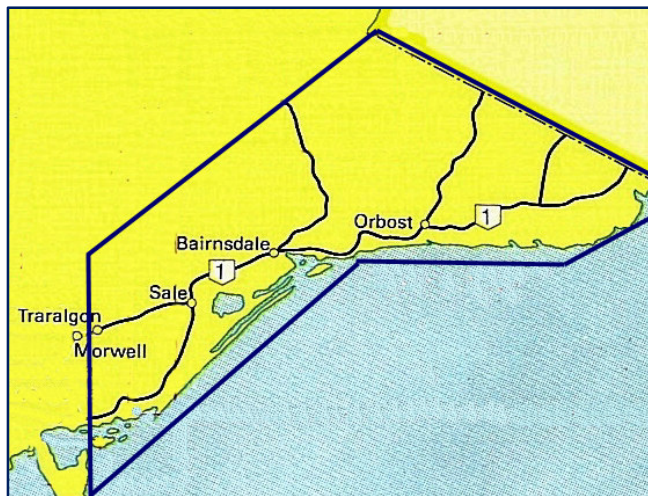

Flaggy Creek	3875	Tarraville	3971
Flamingo Beach	3851	The Honeysuckles	3851
Flynns Creek	3844	Timbarra	3885
Fulham	3851	Tinamba West	3859
Gelantipy	3885	Tonghi Creek	3890
Gelliondale	3971	Tongio	3896
Genoa	3891	Toongabbie	3856
Giffard	3851	Tostaree	3888
Giffard West	3851	Traralgon	3844
Glen Valley	3898	Traralgon East	3844
Glenaladale	3864	Traralgon South	3844
Glengarry	3854	Tubbut	3888
Glengarry North	3854	Valencia Creek	3860
Glengarry West	3854	Wairewa	3887
Glenmaggie	3858	Walhalla	3825
Glomar Beach	3851	Walhalla East	3825
Golden Beach	3851	Wallagarau	3891
Goon Nure	3875	Walpa	3875
Goongerah	3888	Wangarabell	3891
Haydens Bog	3888	Waygara	3888
Hedley	3967	Wentworth	3875
Heyfield	3858	Wombat Creek	3888
Hillside	3875	Won Wron	3971
Hinnomunjie	3898	Woodglen	3875
Hollands Landing	3862	Woodside	3874
Hunterston	3971	Woodside Beach	3874
Iguana Creek	3875	Woodside North	3874
Jarrahmond	3888	Wroxham	3891
Kalimna	3909	Wuk Wuk	3875
Kilmany	3851	Wulgulmerang	3885
Koornalla	3844	Wurruk	3850
Lake Bunga	3909	Wy Yung	3875
Lake Tyers	3887	Yalmy	3885
Lake Wellington	3851	Yarram	3971

To **CLOSE** this page, click your browser's **BACK** button.