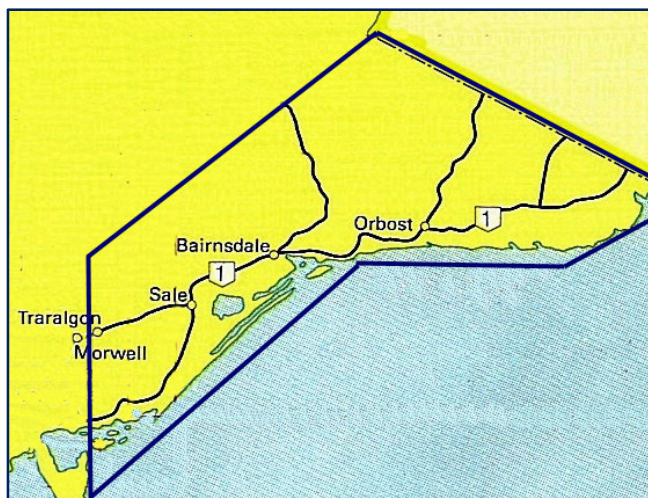

Flaggy Creek	3875	Tarraville	3971
Flamingo Beach	3851	The Honeysuckles	3851
Flynns Creek	3844	Timbarra	3885
Fulham	3851	Tinamba West	3859
Gelantipy	3885	Tonghi Creek	3890
Gelliondale	3971	Tongio	3896
Genoa	3891	Toongabbie	3856
Giffard	3851	Tostaree	3888
Giffard West	3851	Traralgon	3844
Glen Valley	3898	Traralgon East	3844
Glenaladale	3864	Traralgon South	3844
Glengarry	3854	Tubbut	3888
Glengarry North	3854	Valencia Creek	3860
Glengarry West	3854	Wairewa	3887
Glenmaggie	3858	Walhalla	3825
Glomar Beach	3851	Walhalla East	3825
Golden Beach	3851	Wallagarau	3891
Goon Nure	3875	Walpa	3875
Goongerah	3888	Wangarabell	3891
Haydens Bog	3888	Waygara	3888
Hedley	3967	Wentworth	3875
Heyfield	3858	Wombat Creek	3888
Hillside	3875	Won Wron	3971
Hinnomunjie	3898	Woodglen	3875
Hollands Landing	3862	Woodside	3874
Hunterston	3971	Woodside Beach	3874
Iguana Creek	3875	Woodside North	3874
Jarrahmond	3888	Wroxham	3891
Kalimna	3909	Wuk Wuk	3875
Kilmany	3851	Wulgulmerang	3885
Koornalla	3844	Wurruk	3850
Lake Bunga	3909	Wy Yung	3875
Lake Tyers	3887	Yalmy	3885
Lake Wellington	3851	Yarram	3971

To **CLOSE** this page, click your browser's **BACK** button.