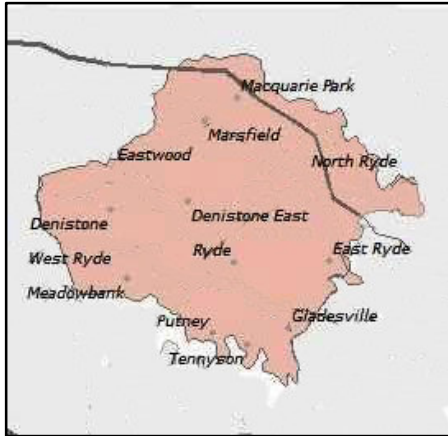

**Franchise 'Ryde' (Pop 103,000)**

Suburb	Postcode
ADWILL PLACE	2113
BLENHEIM ROAD	2113
CHATSWOOD WEST	2067
DENISTONE	2114
DENISTONE EAST	2112
DENISTONE HEIGHTS	2114
DENISTONE WEST	2114
EAST RYDE	2113
EASTWOOD	2122
EASTWOOD HEIGHTS	2122
EPPING	2121
FARADAY PARK	2114
FULLERS BRIDGE	2067

Suburb	Postcode
GLADES BAY	2111
GLADESVILLE	2111
MACQUARIE CENTRE	2113
MACQUARIE PARK	2113
MACQUARIE UNIVERSITY	2109
MARSFIELD	2122
MEADOWBANK	2114
MELROSE PARK	2114
MONASH PARK	2111
NORTH RYDE	2113
PUTNEY	2112
RYDE	2112
SAGAR PLACE	2113
TENNYSON	2111
TENNYSON POINT	2111
TOP RYDE	2112
WEST RYDE	2114

**Auburn (Pop 73,000)**

Suburb	Postcode
AUBURN	2144
AUBURN NORTH	2144
AUBURN SOUTH	2144
AUBURN WEST	2144
BERALA	2141
HOME BUSH BAY	2127
LIDCOMBE	2141
LIDCOMBE NORTH	2141
NEWINGTON	2127
REGENTS PARK	2143
ROOKWOOD	2141
SILVERWATER	2128

**Ku-ring-gai (Pop 108,000)**

Suburb	Postcode	Suburb	Postcode
--------	----------	--------	----------

BARRA BRUI	2075
EAST GORDON	2072
EAST KILLARA	2071
EAST LINDFIELD	2070
EAST ROSEVILLE	2069
EAST WAHROONGA	2076
FOX VALLEY	2076
GORDON	2072
KILLARA	2071
LINDFIELD	2070
NORTH TURRAMURRA	2074
NORTH WAHROONGA	2076
PYMBLE	2073
ROSEVILLE	2069
ROSEVILLE CHASE	2069
SOUTH TURRAMURRA	2074
ST IVES	2075
ST IVES CHASE	2075
ST IVES NORTH	2075
TURRAMURRA	2074
TURRAMURRA EAST	2074