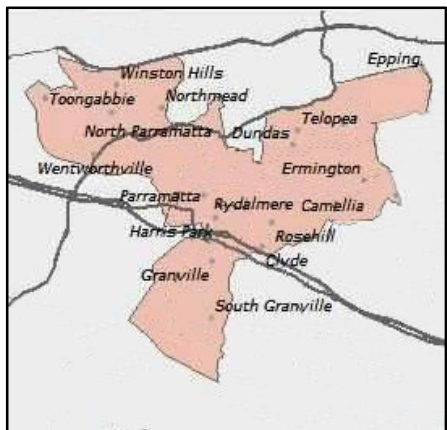

**Franchise 'Parramatta' (Pop 161,000)**

Township	Postcode	Township	Postcode
BAULKHAM HILLS	2153	LAKE PARRAMATTA	2151
BLAXCELL	2142	MAY VILLA	2117
CAMELLIA	2142	MELROSE PARK	2114
CARLINGFORD	2118	MERRYLANDS	2160
CLYDE	2142	MODEL FARMS	2153
CLYDE JUNCTION	2142	NORTH CHESTER HILL	2162
DELLWOOD	2161	NORTH WENTWORTHVILLE	2145
DUNDAS	2117	NORTHMEAD	2152
DUNDAS VALLEY	2117	OATLANDS	2117
DUNDAS WEST	2117	OLD TOONGABBIE	2146
EAST GRANVILLE	2142	PARRAMATTA	2150
EASTWOOD	2122	PARRAMATTA EAST	2150
EASTWOOD HEIGHTS	2122	PARRAMATTA NORTH	2151
EPPING	2121	PARRAMATTA PARK	2150
EPPING WEST	2121	PENDLE HILL	2145
ERMINGTON	2115	ROSEHILL	2142
GRANVILLE	2142	RYDALMERE	2116
GRANVILLE NORTH	2142	SEFTON	2162
GUILDFORD	2161	SOUTH GRANVILLE	2142
GUILDFORD EAST	2161	TELOPEA	2117
GUILDFORD NORTH	2160	TOONGABBIE	2146
HARRIS PARK	2150	TOONGABBIE EAST	2146
KINGSDENE	2118	WENTWORTHVILLE	2145
		WEST PARRAMATTA	2150
		WESTMEAD	2145
		WINSTON HILLS	2153

**HOLROYD (Pop 108,000)**

CARDINAL GILROY VILLAGE	2160	HOLROYD	2142
GIRRAWEE	2145	LEAWARRA	2160
GRANVILLE	2142	MAYS HILL	2145
GREYSTANES	2145	MERRYLANDS	2160
GUILDFORD	2161	MERRYLANDS WEST	2160

GUILDFORD NORTH 2160  
 GUILDFORD WEST 2161  
 HARRIS PARK 2150

PARRAMATTA 2150  
 PEMULWUY 2145  
 PENDLE HILL 2145  
 PENDLE HILL SOUTH 2145  
 PROSPECT 2148  
 SHERWOOD GRANGE 2160  
 SMITHFIELD 2164  
 SOUTH WENTWORTHVILLE 2145  
 TOONGABBIE 2146  
 WENTWORTHVILLE 2145  
 WESTMEAD 2145  
 WIDEMERE 2145  
 WOODPARK 2164  
 YENNORA 2161