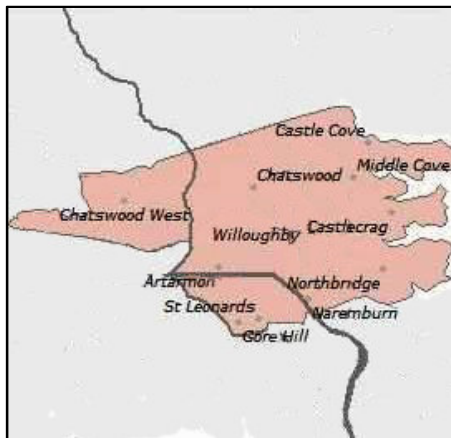

SEAFORTH	2092
SOUTH STEYNE	2095
Lane Cove (pop 30,000)	
ARTARMON	2064
BLAXSLANDS CORNER	2066
CHATSWOOD WEST	2067
CROWS NEST	2065
GORE HILL	2065
GREENWICH	2065
GREENWICH POINT	2065
LANE COVE	2066
LINLEY POINT	2066
LONGUEVILLE	2066
NORTH LANE COVE	2066
NORTHWOOD	2066
OSBORNE PARK	2066
RIVERVIEW	2066
ST LEONARDS	2065

TAMBOURINE BAY	2066
WEST LANE COVE	2066
WOLLSTONECRAFT	2065

Hunters Hill (pop 13,000)	
FIGTREE	2110
GLADESVILLE	2111
HENLEY	2111
HUNTERS HILL	2110
HUNTLEYS COVE	2111
HUNTLEYS POINT	2111
PULPIT POINT	2110
TARBAN	2111
TARBAN POINT	2110
WOOLWICH	2110