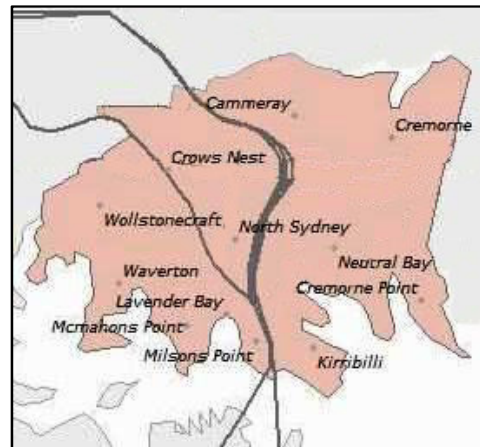

Franchise 'North Sydney' (pop 58,000)

Suburb	Postcode
BALLS HEAD	2060
BERRYS BAY	2060
BLUES POINT	2060
CAMMERAY	2062
CREMORNE	2090
CREMORNE JUNCTION	2090
CREMORNE NORTH	2090
CREMORNE POINT	2090
CROWS NEST	2065
HMAS PLATYPUS	2060
HMAS WATERHEN	2060
KIRRIBILLI	2061
KURRABA POINT	2089
LAVENDER BAY	2060
MATER HOSPITAL	2065
MCPMAHONS POINT	2060
MILSONS POINT	2061
MOSMAN BAY	2088
MOSMANS BAY	2088
NAREMBURN	2065
NEUTRAL BAY	2089
NEUTRAL BAY JUNCTION	2089
NORTH SYDNEY	2055
NTH SYDNEY SHOPPINGWORLD	2055
ST LEONARDS	2065
WAVERTON	2060
WOLLSTONECRAFT	2065

Mosman (pop 26,000)

BALMORAL	2088
BALMORAL BEACH	2088
BALMORAL HEIGHTS	2088
BEAUTY POINT	2088
BRADLEYS HEAD	2088
CHINAMANS BEACH	2088
CHOWDER BAY	2088
CLIFTON GARDENS	2088
CREMORNE	2090
CREMORNE JUNCTION	2090
GEORGES HEIGHTS	2088
HMAS PENGUIN	2091
MIDDLE HEAD	2088
MOSMAN	2088
MOSMAN BAY	2088

SEAFORTH	2092
SOUTH STEYNE	2095
Lane Cove (pop 30,000)	
ARTARMON	2064
BLAXSLANDS CORNER	2066
CHATSWOOD WEST	2067
CROWS NEST	2065
GORE HILL	2065
GREENWICH	2065
GREENWICH POINT	2065
LANE COVE	2066
LINLEY POINT	2066
LONGUEVILLE	2066
NORTH LANE COVE	2066
NORTHWOOD	2066
OSBORNE PARK	2066
RIVERVIEW	2066
ST LEONARDS	2065

MOSMAN JUNCTION	2088
MOSMANS BAY	2088
PEARL BAY	2088
SIRIUS COVE	2088
SPIT JUNCTION	2088
TARONGA PARK	2088
THE SPIT	2088

To **CLOSE** this page, click your browser's **BACK** button.