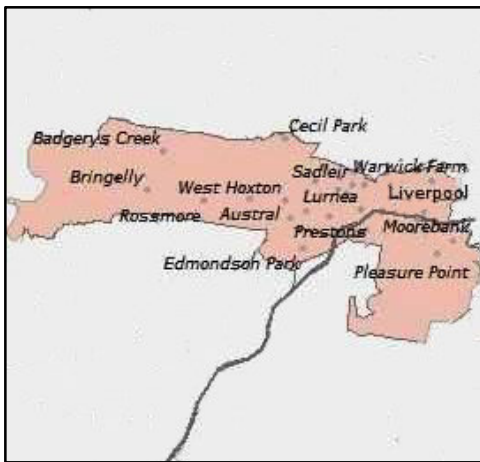

Franchise 'Liverpool' (Pop 176,000)

Suburb	Postcode	Suburb	Postcode
ANZAC VILLAGE	2173	HORNINGSEA PARK	2171
ASHCROFT	2168	HOXTON PARK	2171
AUSTRAL	2179	INGLEBURN	2565
BADGERYS CREEK	2555	INGLEBURN MILITARY CAMP	2174
BRINGELLY	2556	INGLEBURN VILLAGE	2174
BUSBY	2168	KEMPS CREEK	2178
CARNES HILL	2171	KOOKABURRA	2171
CARTWRIGHT	2168	LEPPINGTON	2179
CASULA	2170	LIVERPOOL	2170
CECIL HILLS	2171	LIVERPOOL MILITARY CAMP	2173
CECIL PARK	2178	LIVERPOOL NORTH	2170
CHATHAM VILLAGE	2170	LIVERPOOL SOUTH	2170
CHIPPING NORTON	2170	LIVERPOOL WEST	2170
CROSS ROADS	2170	LIVERPOOL WESTFIELD	2170
DENHAM COURT	2565	LUDDENHAM	2745
EDMONDSON	2171	LURNEA	2170
RDMONSDON PARK	2174	MIDDLETON GRANGE	2170
GREEN VALLEY	2168	MILLER	2168
GREENDALE	2745	MOOREBANK	2170
GREENWAY PARK	2171	MOOREBANK VILLAGE	2170
HAMMONDVILLE	2170	MOUNT PRITCHARD	2170
HAMMONDVILLE EAST	2171	PLEASURE POINT	2172
HARGRAVE PARK	2170	PRESTONS	2170
HECKENBERG	2168	ROSSMORE	2557
HILLVIEW	2170	SADLEIR	2168
HINCHINBROOK	2168	THE CROSS ROADS	2170
HOLSWORTHY	2173	VOYAGER POINT	2172
		WALLACIA	2745
		WARWICK FARM	2170
		WATTLE GROVE	2173
		WEST HOXTON	2171